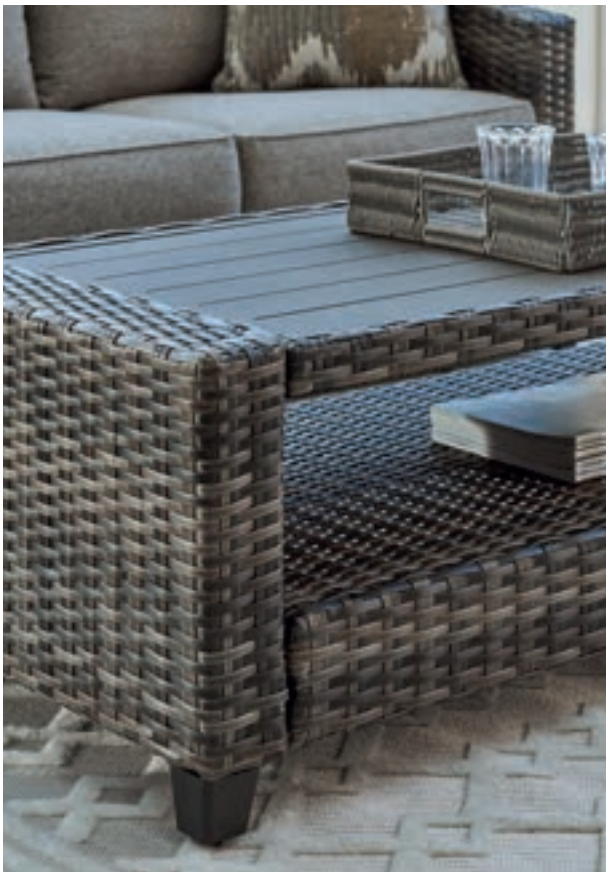

PATIO RETREAT

Oasis Court

Looking to create the perfect outdoor retreat? Raise a glass with the Oasis Court collection. This inviting set elevates your backyard or patio into a luxurious lounge space. Designed with durable materials and featuring plush, high-performance Nuvella® cushions—resistant to fading, spills, and everyday wear—Oasis Court effortlessly blends modern and outdoor design for an elevated look and feel. It's where relaxation and style meet. Assembly required.

SOFA/CHAIRS/TABLE SET P335-081.

Sofa 81" W x 31" D x 36" H. Includes 2 throw pillows.

Lounge Chair 33" W x 31" D x 36" H. **$1719.99 (4)**

Table 48" W x 25" D x 17" H.

Ships 4pc set per carton. Assembly required.