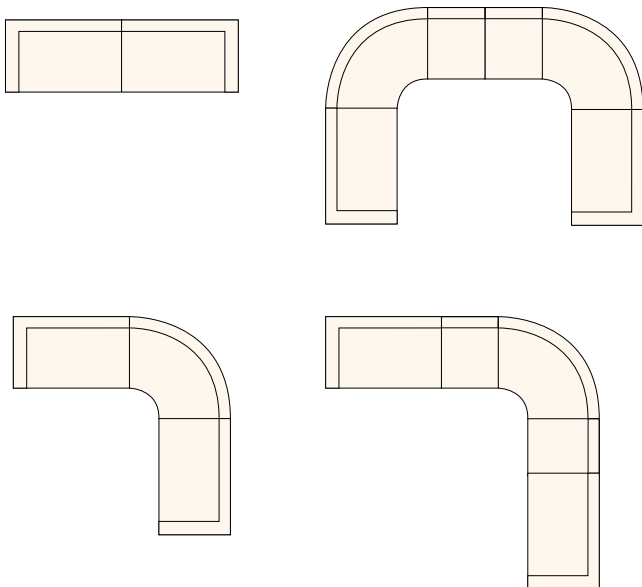

HANDWOVEN WICKER

Beachcroft Sectional Seating

Meet your new outdoor sanctuary: the Beachcroft Black modular sectional. This piece invites you to design a space that reflects your personal style, effortlessly transitioning from cozy gatherings to relaxing afternoons. Made from durable, weather-resistant materials and featuring easy-care Nuvela® fabric, it offers lasting beauty and minimal upkeep. With Beachcroft, outdoor living is transformed into a realm of low-maintenance luxury. Assembly required.

A. RAF/LAF LOVESEAT P792-854. **$1809.99 (2)**
107" W x 38" D x 35" H. Includes 4 throw pillows.
Ships 2pc set per carton.

B. ARMLESS CHAIR P792-846. **$519.99**
25" W x 38" D x 35" H.
Ships 1 per carton.

C. CURVED CORNER CHAIR P792-851. **$1209.99**
74" W x 38" D x 35" H. Includes 2 throw pillows.
Ships 1 per carton.

D. COCKTAIL TABLE P792-701. **$669.99**
48" W x 28" D x 18" H.
Ships 1 per carton.