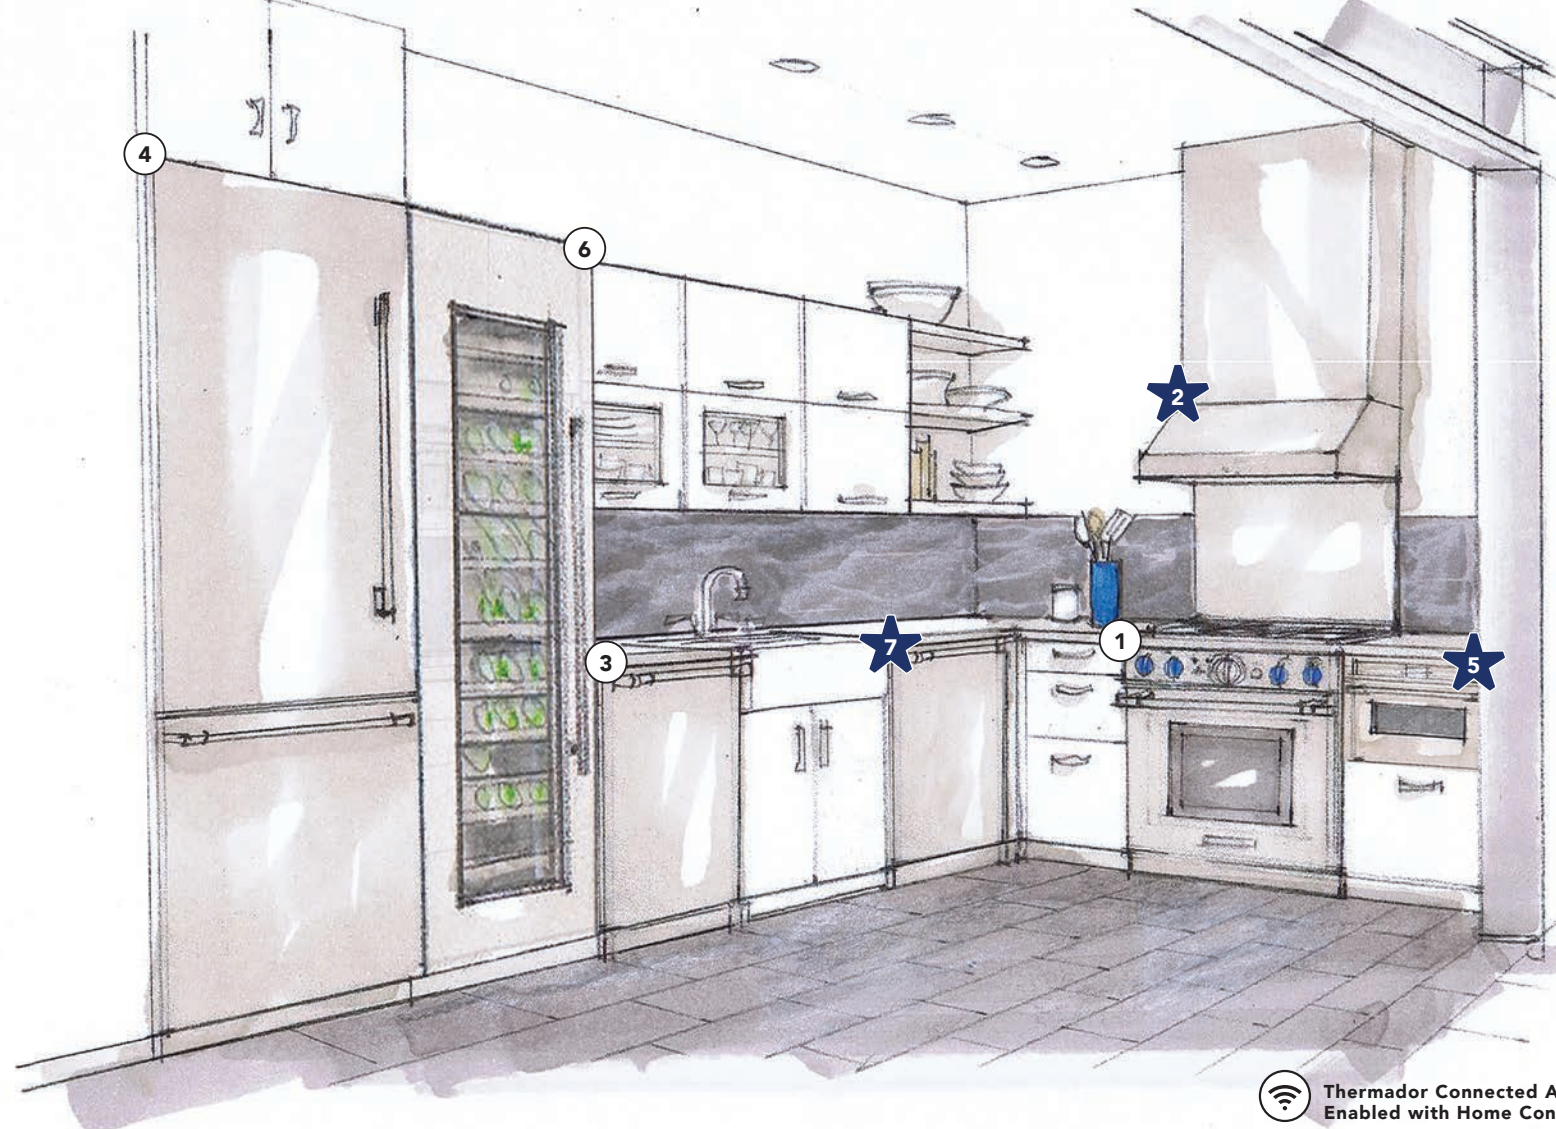

3 | 24-Inch Emerald® Dishwasher  
DWHD640EFP

Build and save with the Kitchen Package Planner.  
**THERMADORKITCHENPLANNER.COM**

4 | 30-Inch Pre-Assembled Built-In Bottom Freezer  
T30BB925SS

5 | 24-Inch Built-In MicroDrawer®  
MD24BS

# The Uptowner

**FOR THOSE SEEKING SOPHISTICATED CHARM**

Reflect your sophisticated uptown style with the sleek combination of the innovative 36-Inch Pro Harmony® Liberty® Induction Range and matching 36-Inch Professional Chimney Hood. A stunning 36-Inch Bottom Freezer Refrigerator and Under Counter Glass Door Wine Reserve raise preservation to an art form, while the Sapphire® Dishwasher delivers cleaning power for all your entertaining needs.