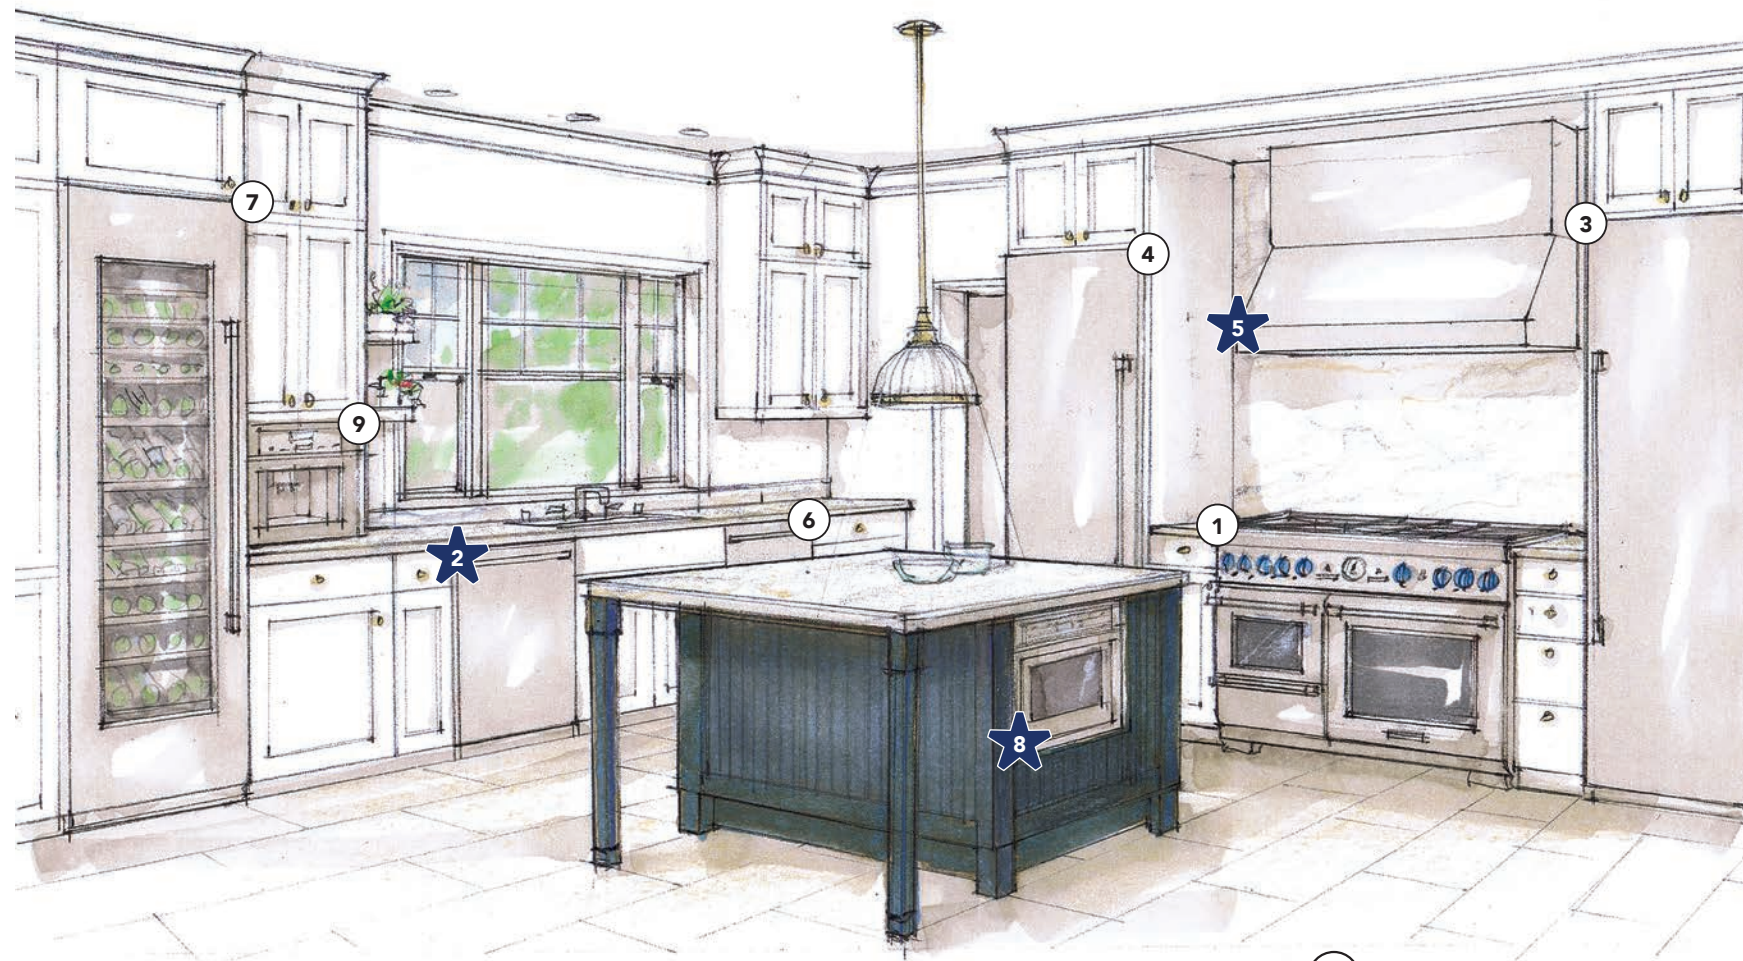

**PROVIDES EVERYTHING AN  
AVID ENTERTAINER NEEDS**

With unmatched versatility and exceptional cooking prowess, the 60-Inch Pro Grand® Range is ideal for those who delight in the art of entertaining. Complemented by 36-Inch Freedom® Refrigeration Columns, a 24-Inch Built-In Wine Column—in addition to an elegant Under Counter Glass Door Wine Reserve—a programmable Built-In Coffee Machine, and Star Sapphire® Dishwasher, this suite offers everything you need to entertain with panache.