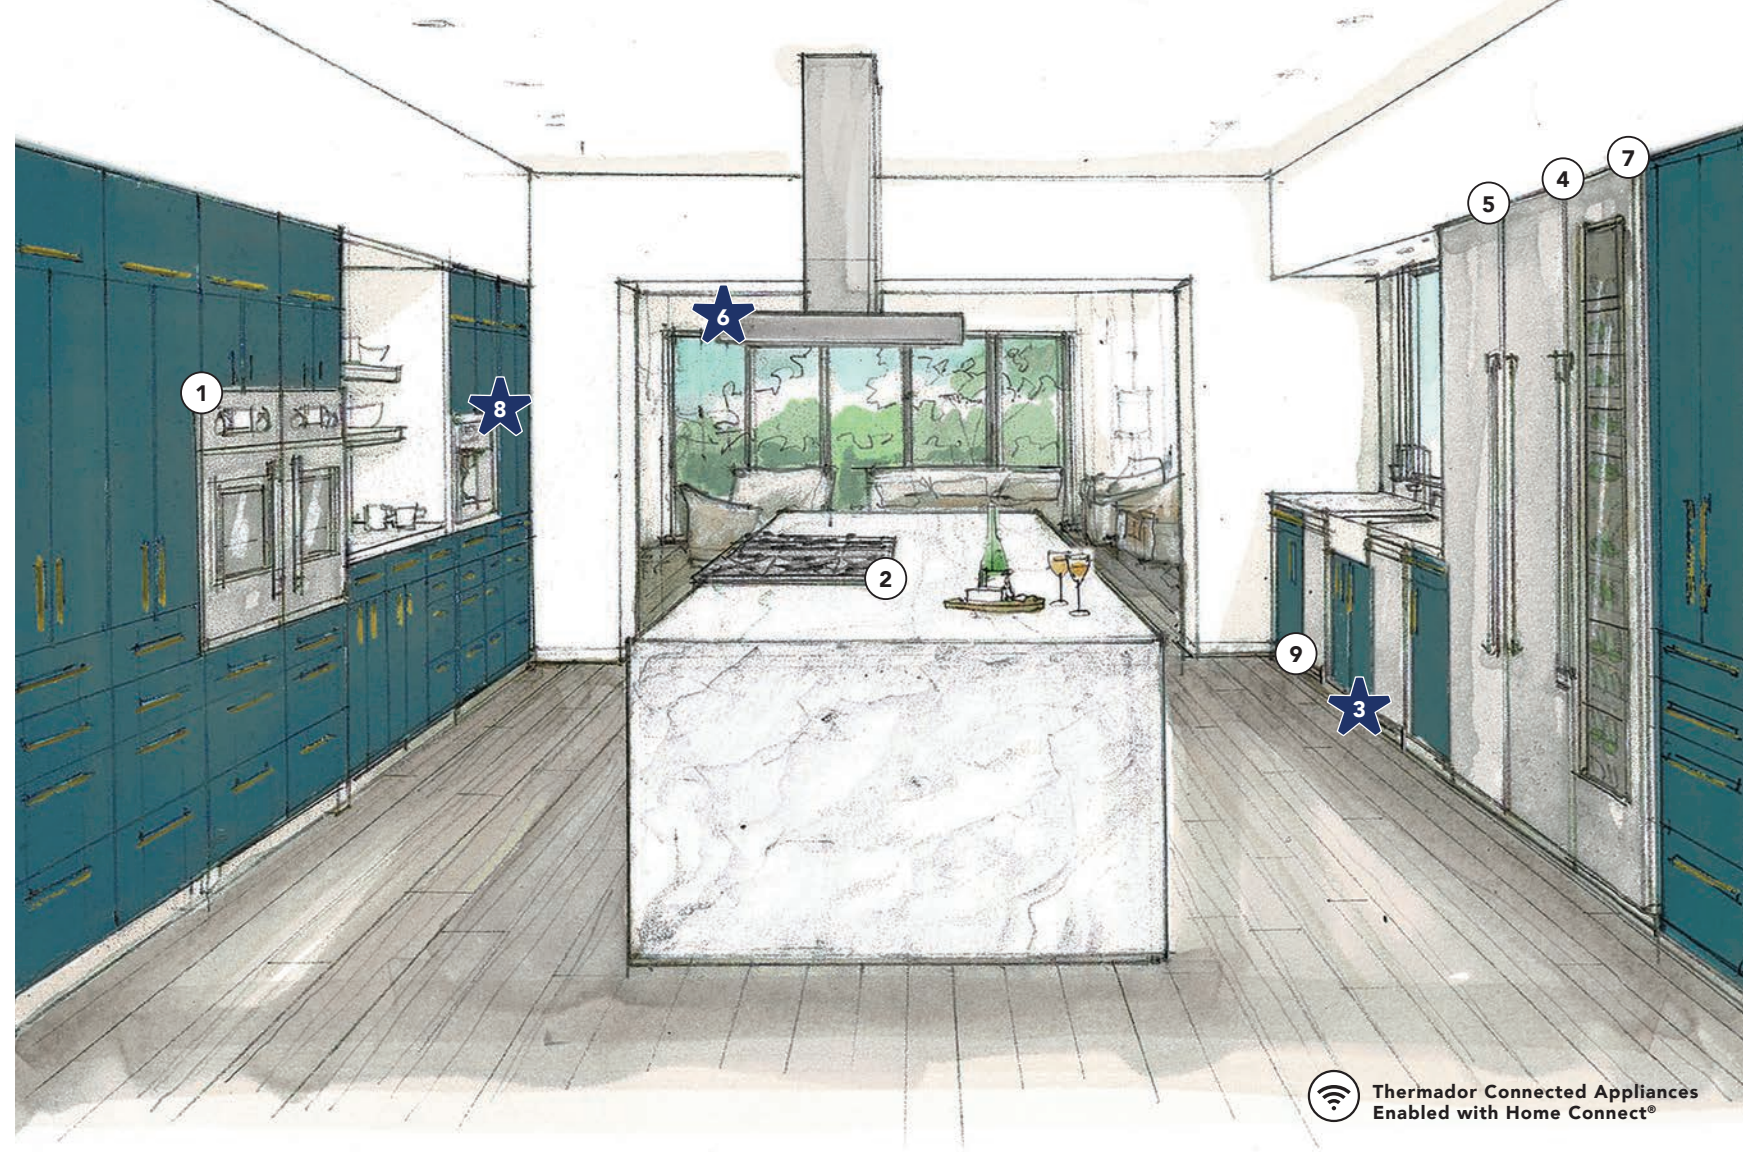

1 | 30-Inch Professional Side Swing Ovens POD301LW & POD301RW	COMPLIMENTARY GIFT 6 | 42-Inch Professional Island Hood HMIB42WS
2 | 36-Inch Professional Rangetop PCG364WD	7 | 24-Inch Built-In Wine Preservation Column T24IW905SP
UPGRADE 3 | 24-Inch Star Sapphire® Dishwasher (*1000 upgrade shown) DWH61EFP	50% OFF 8 | 24-Inch Fully Automatic Built-In Coffee Machine TCM24PS
4 | 30-Inch Built-In Fresh Food Column T30IR905SP	9 | 24-Inch Emerald® Dishwasher DWH640EFP
5 | 30-Inch Built-In Freezer Column T30IF905SP	Build and save with the Kitchen Package Planner. THERMADORKITCHENPLANNER.COM