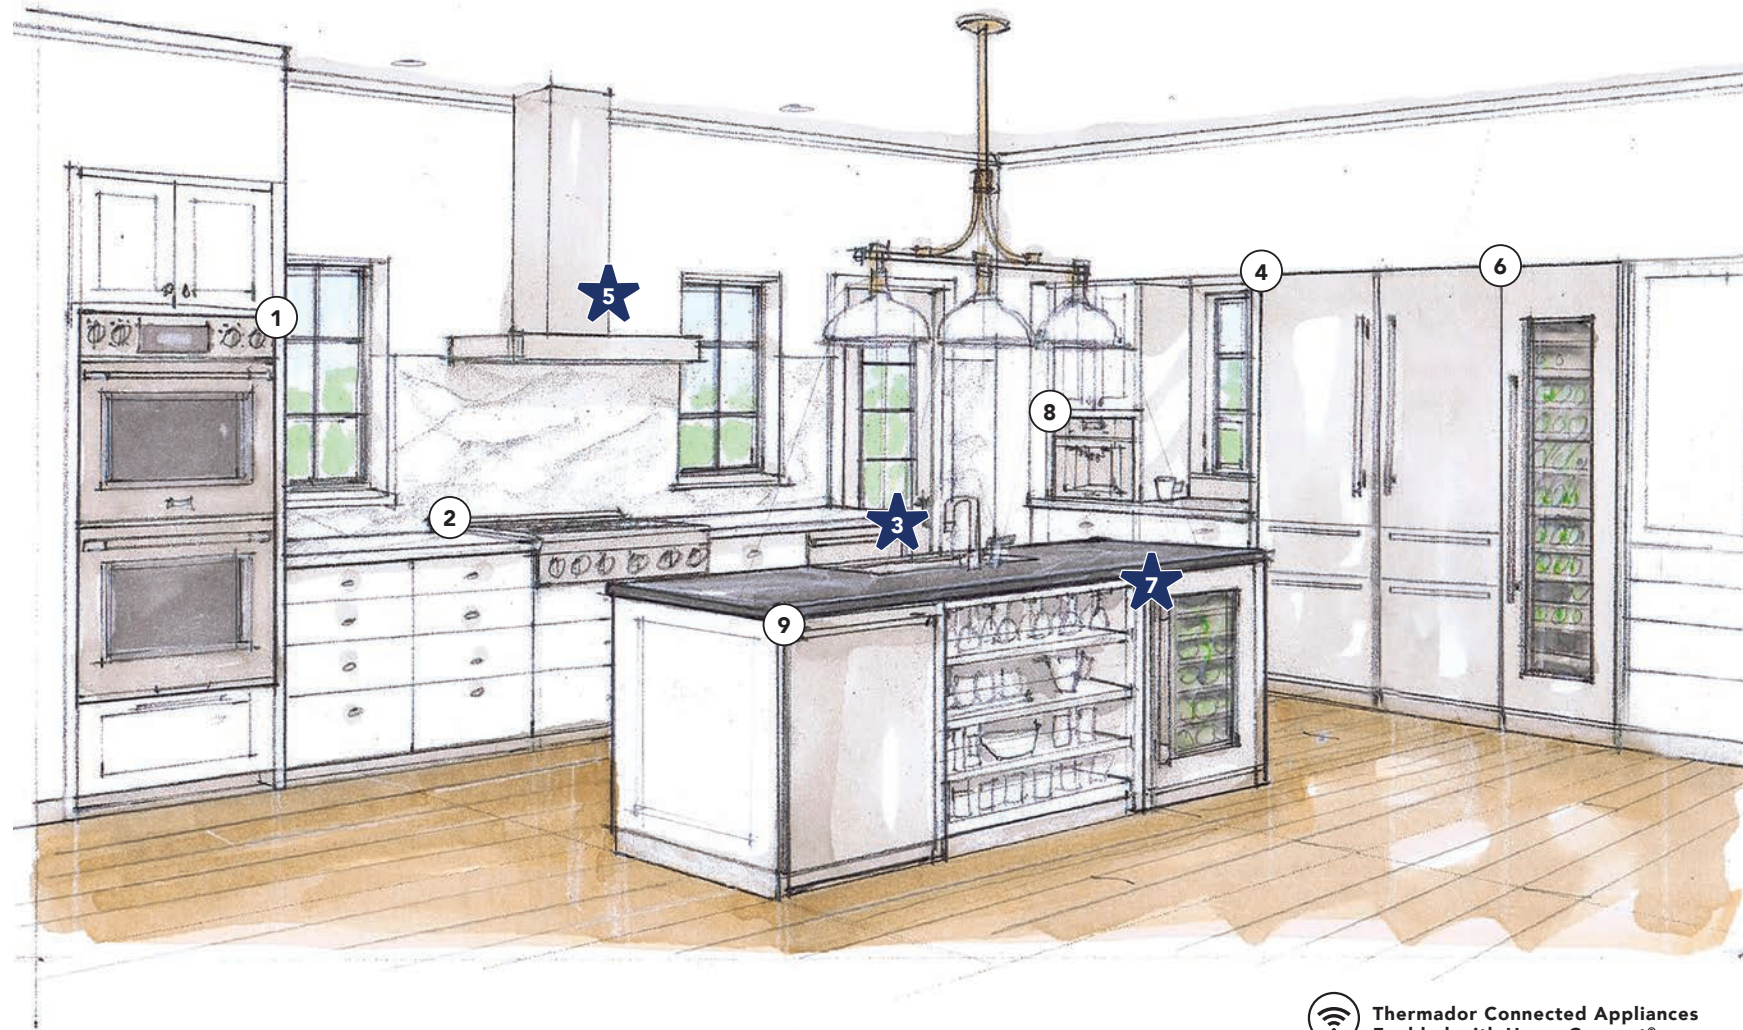

5 | 36-Inch Masterpiece® Chimney Wall Hood  
HDDB36WS

6 | 24-Inch Built-In Wine Preservation Column  
T24IW905SP

7 | 24-Inch Glass Door Wine Reserve  
T24UW925RS

8 | 24-Inch Fully Automatic Built-In Coffee Machine  
TCM24PS

# The Space to Replace

## FOR THOSE SEEKING EFFORTLESS REPLACEMENT

A sleek, modern kitchen includes ideal refrigeration, the 48-Inch or 42-Inch Bottom Freezer Refrigerator are the perfect single-unit solutions to fit pre-existing spaces. Also include the 30-Inch Masterpiece® Steam Oven with convenient Storage Drawer to fit seamlessly within pre-existing 30-Inch Single Wall Oven cavities. And for pre-existing 24-Inch cavities, the 24-Inch Star Sapphire® Dishwasher, 24-Inch Built-in Coffee Machine, or 24-Inch Under Counter Glass Door Wine Reserve make replacement effortless.