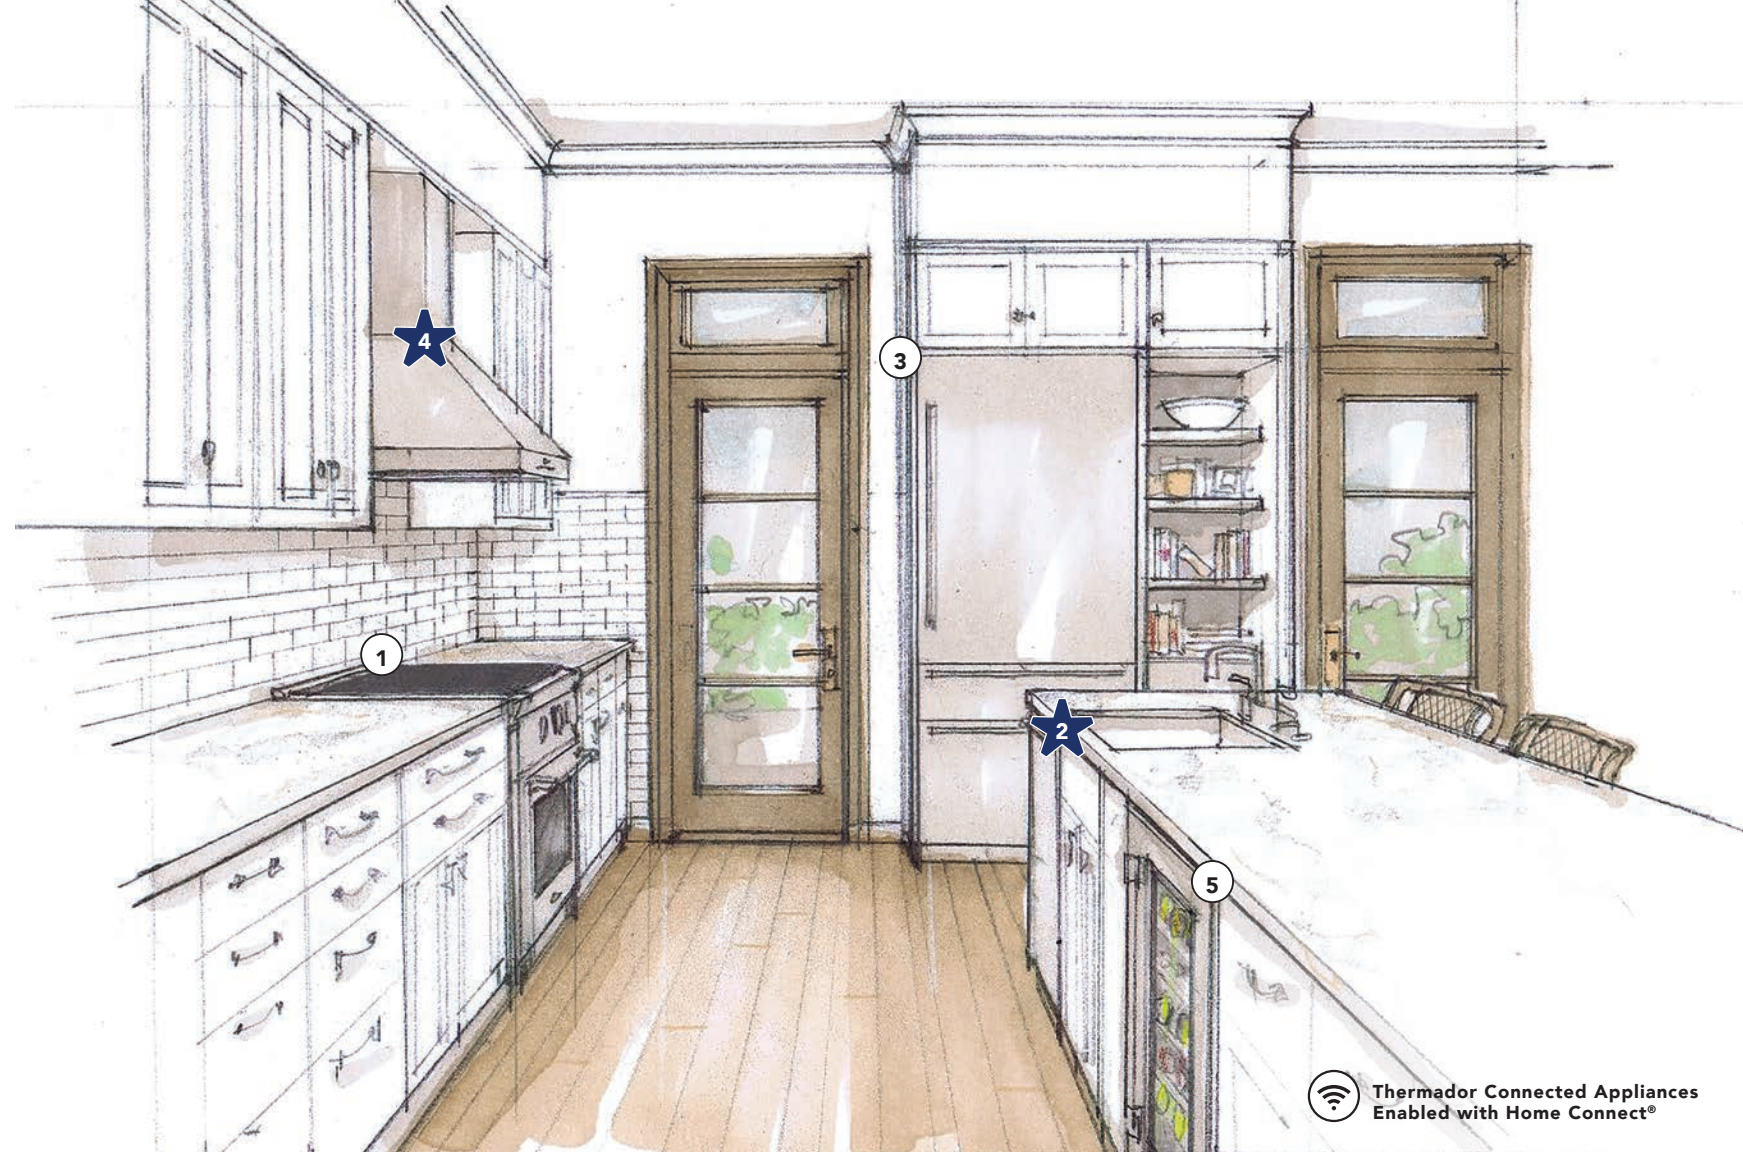

1 | 36-Inch Pro Harmony® Liberty® Induction Range  
PRI36LBHU

2 | 24-Inch Sapphire® Dishwasher  
(\*500 upgrade shown)  
DWH660EFP

3 | 36-Inch Built-In Two Door Bottom Freezer  
T36BB1205S

4 | 36-Inch Professional Chimney Hood  
(Blower sold separately)  
HPCN36WS & VTR2FZ

# The Leap into Luxury Suite