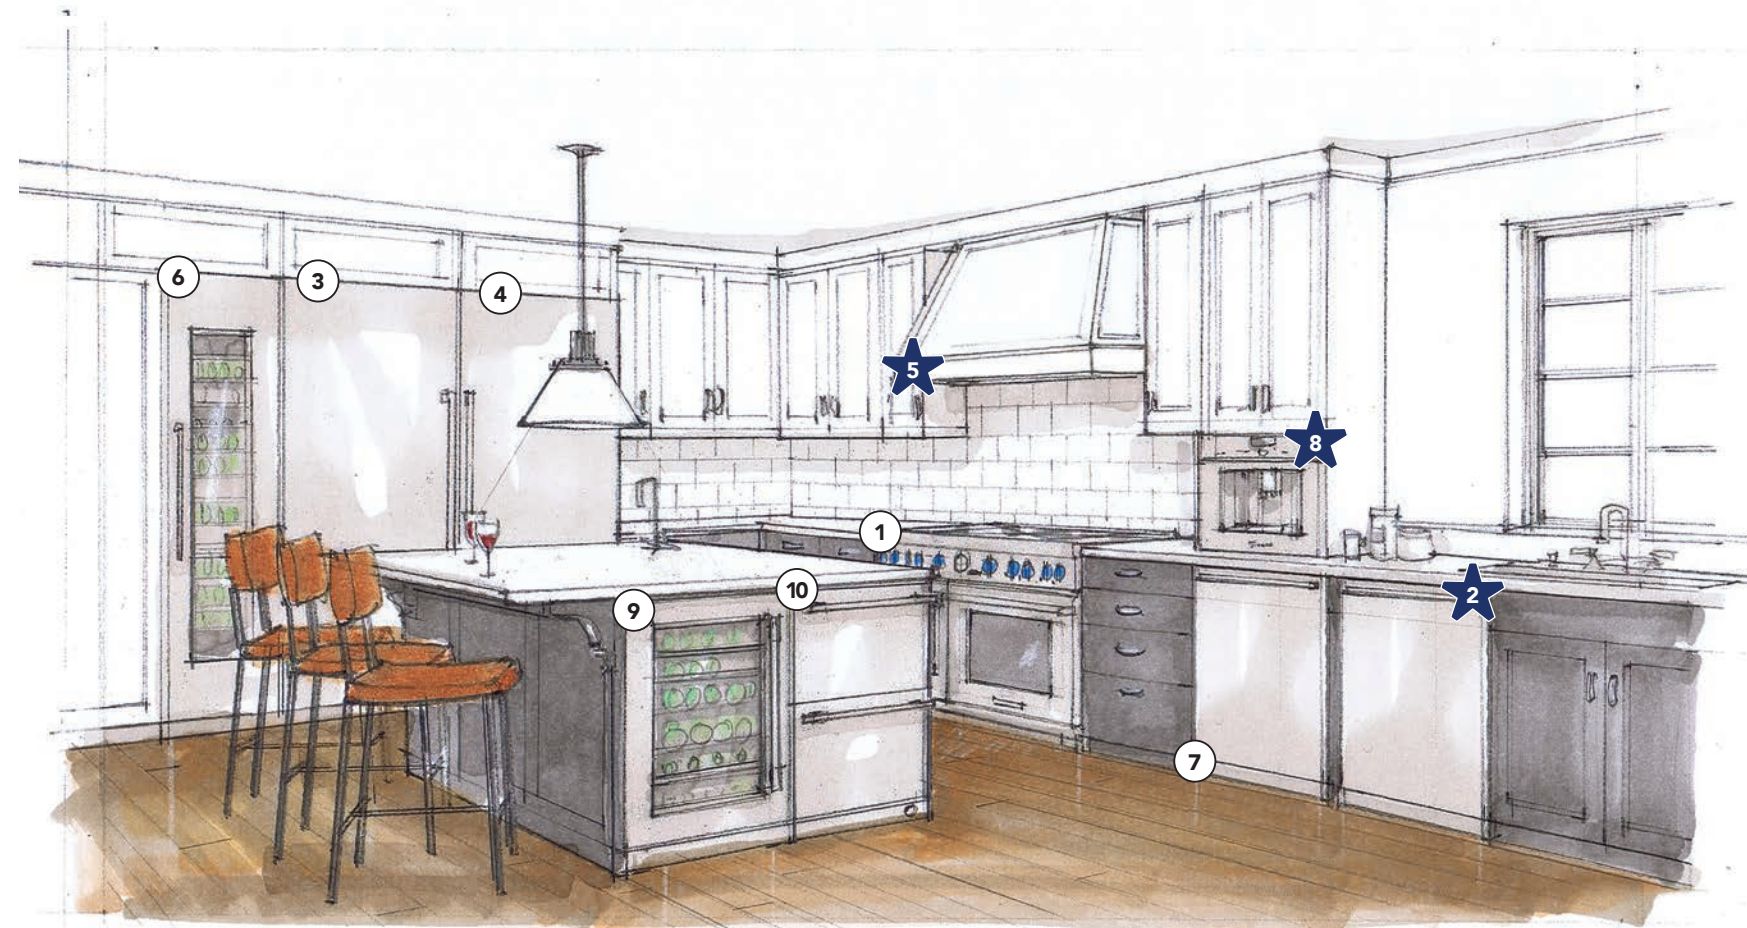

Build and save with
the Kitchen Package Planner.
THERMADORKITCHENPLANNER.COM