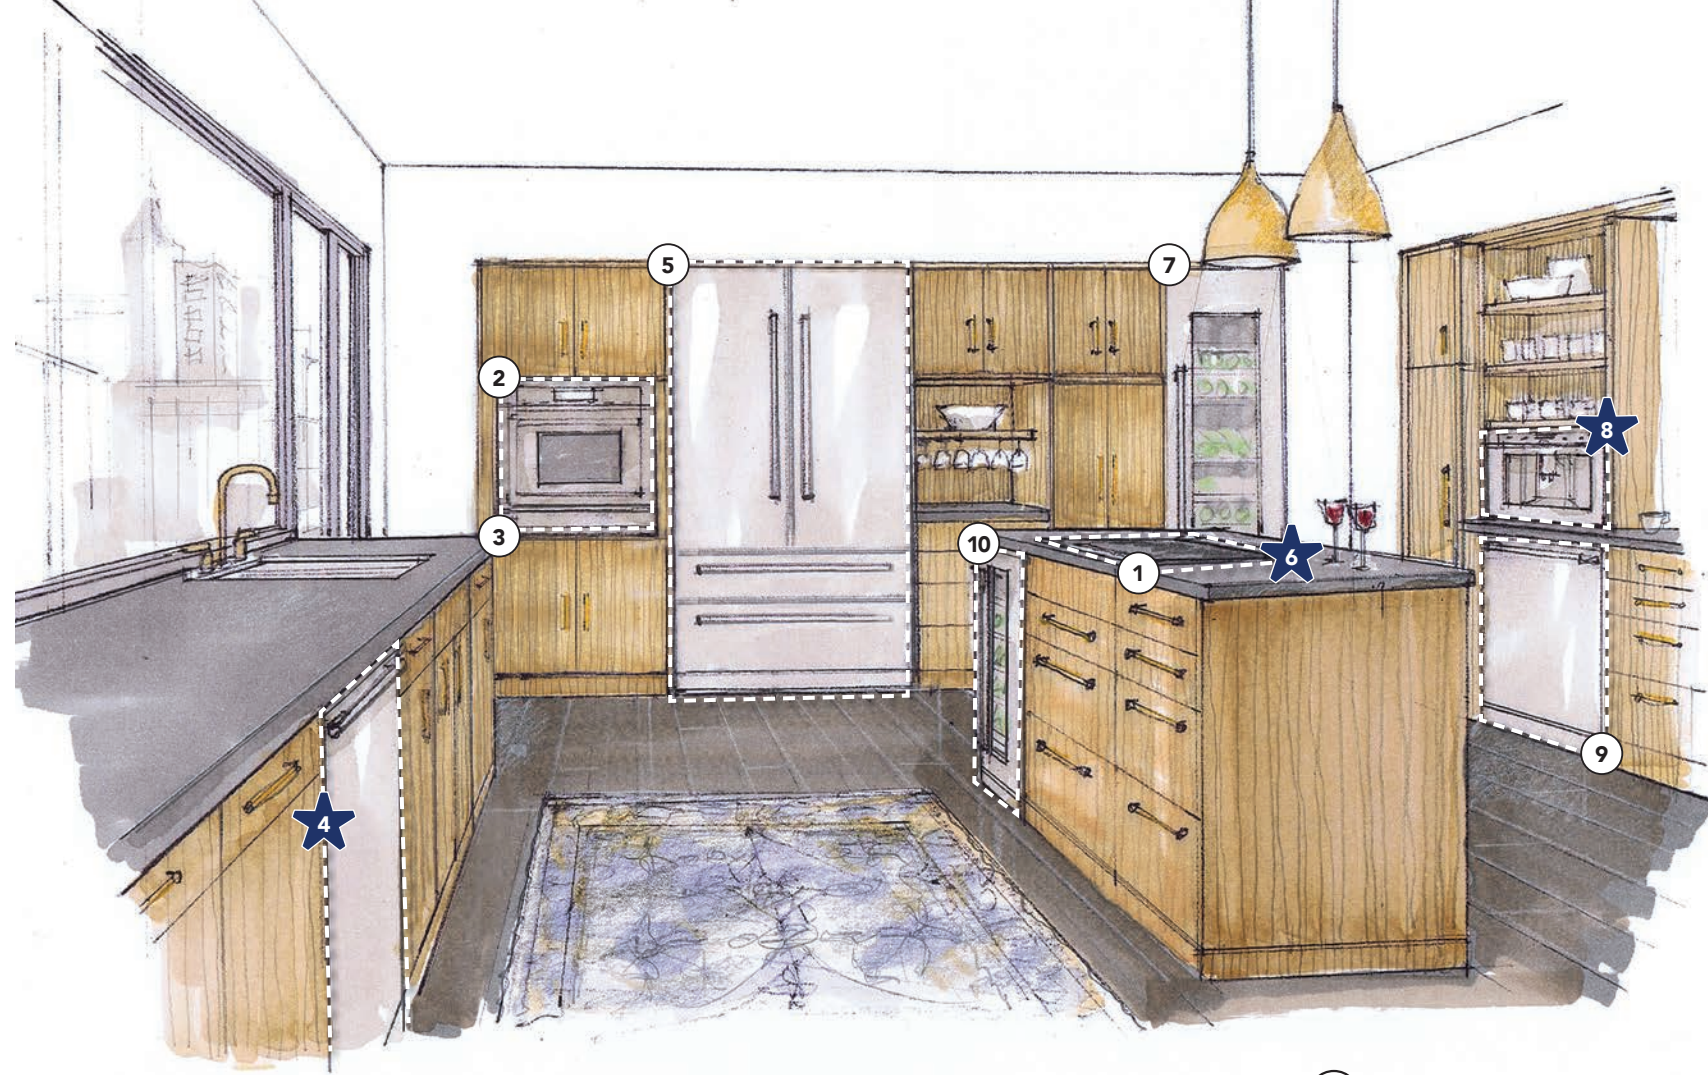

7 | 24-Inch Built-In Wine Preservation Column  
T24IW905SP

8 | 24-Inch Fully Automatic Built-In Coffee Machine  
TCM24PS

9 | 24-Inch Emerald® Dishwasher  
DWHD640EFM

10 | 24-Inch Glass Door Wine Reserve  
T24UR915RS

# The Visionary

FOR THOSE WHO SEE  
BEYOND THE ORDINARY

Contemporary flair meets advanced innovation and personalization with appliances from the sleek Masterpiece® Collection, including the Freedom® Induction Cooktop, a Chimney-Style Ventilation Hood, and the Double Wall Oven with Steam. Bring every culinary vision to life with elevated ease.