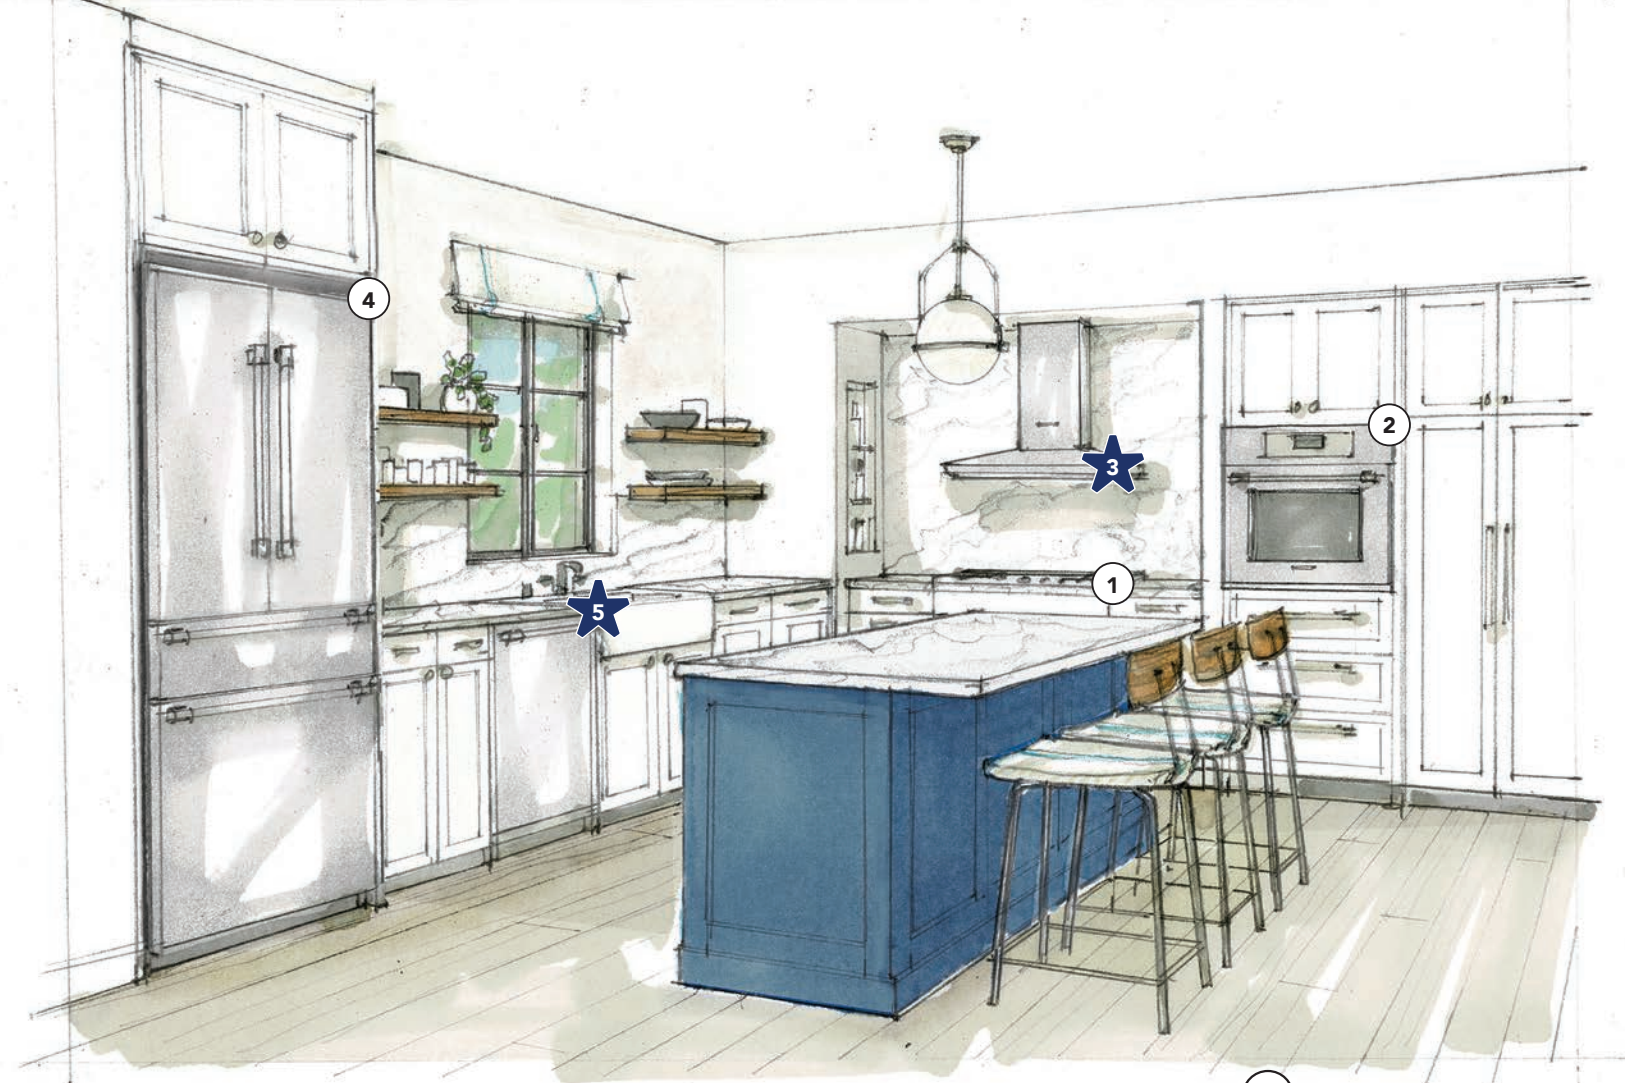

1 | 36-Inch Masterpiece® Gas Cooktop  
 SGSX365TS

2 | 30-Inch Masterpiece® Oven with Professional Handles  
 ME301YP

3 | 24-Inch Emerald® Dishwasher  
 DWHd640EFP

4 | 36-Inch Freestanding Refrigerator  
 T36FL821NS

5 | 36-Inch Masterpiece® Pyramid Chimney Wall Hood  
 HMCB36WS

Build and save with the Kitchen Package Planner.  
[THERMADORKITCHENPLANNER.COM](http://THERMADORKITCHENPLANNER.COM)