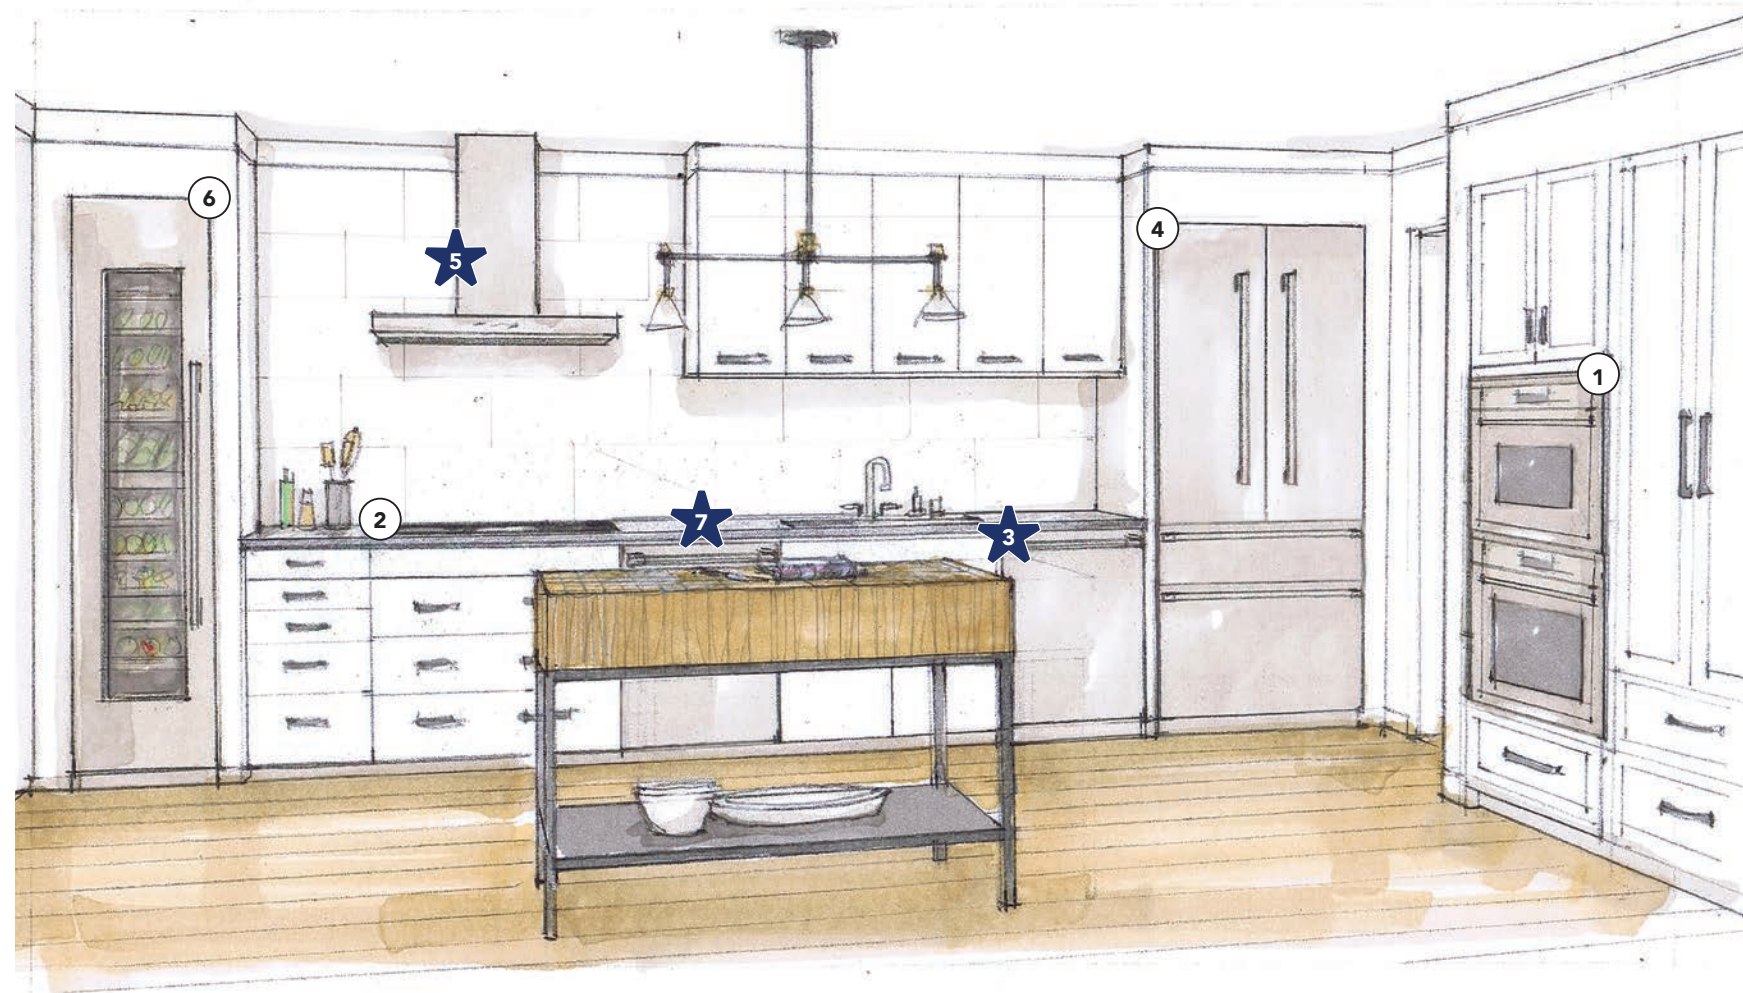

# The Visionary

FOR THOSE WHO SEE  
BEYOND THE ORDINARY

Contemporary flair meets advanced innovation and personalization with appliances from the sleek Masterpiece® Collection, including the Freedom® Induction Cooktop, a Chimney-Style Ventilation Hood, and the Double Wall Oven with Steam. Bring every culinary vision to life with elevated ease.

4 | 36-Inch Built-In  
French Door Bottom  
Freezer  
T36BT110NS

2 | 36-Inch Masterpiece®  
Freedom® Induction  
Cooktop  
CIT36YWBB

5 | 36-Inch Masterpiece®  
Drawer-Style  
Chimney Hood  
HDDB36WS

3 | 24-Inch Sapphire®  
Dishwasher  
(\*500 upgrade shown)  
DWHD660EFM

6 | 18-Inch Built-In Wine  
Preservation Column  
T18IW905SP

7 | 24-Inch Emerald®  
Dishwasher  
DWHD640EFM

Build and save with  
the Kitchen Package Planner.  
[THERMADORKITCHENPLANNER.COM](http://THERMADORKITCHENPLANNER.COM)

## DESIGNED WITH YOUR COMPACT NEEDS IN MIND

Not one inch goes to waste in this galley style kitchen, where every appliance is neatly tucked into its dedicated area. The 30-Inch Pro Harmony® Range saves space while you let your imagination run free. The Built-In Bottom Freezer Refrigerator, Wine Column and Sapphire® Dishwasher deliver the ultimate entertaining experience within a compact space.