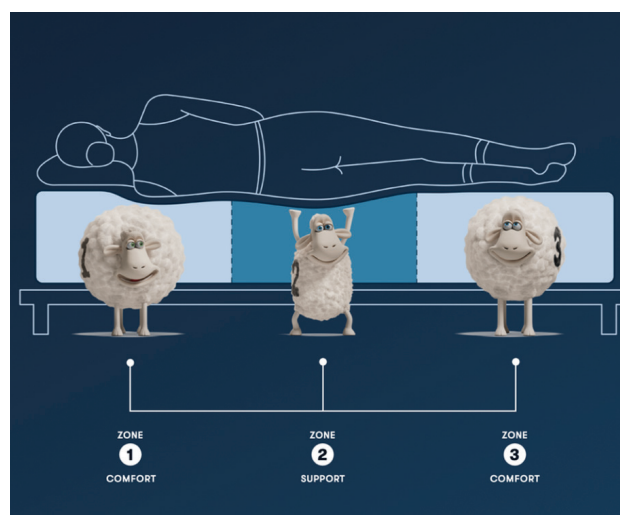

MASSIVE MAY MATTRESS

**ALL SIZES! FIRM PLUSH OR MEDIUM!
EUROTOPS! PILLOW TOPS! TIGHT TOPS!**

SAVE UP TO 60%

Sale!

Serta perfectslumber^{zzz}

HOTTEST VALUE INTOWN!

\$599

QUEEN

- 700 POCKET COILS
- 10" PROFILE
- PLUSH OR FIRM
- BESTEDGE® FOAM
- SERTA® COOLING GEL FIBRE

60% OFF

PZZZ 700

3-Zoned coils deliver firm, targeted support where your body needs it most, while BestEdge® foam encasement keeps the surface strong from edge to edge. Serta® Support Foam provides added firmness for those who prefer a solid sleep surface with reliable, all-night structure. Serta® CoolingGel Fibre near the top of your mattress pulls away heat and keeps it fresh, night after night.

Available firmness: Plush and Firm, 10" Profile

Serta perfectslumber^{zzz}

- 800 POCKET COILS
- 11.5" PROFILE
- EUROTOP PLUSH OR FIRM
- BESTEDGE® FOAM
- ZONED COOL TWIST® GEL MEMORY FOAM

\$799

QUEEN

60% OFF

PZZZ 800

3-Zoned coils deliver firm, targeted support where your body needs it most, while BestEdge® foam encasement keeps the surface strong from edge to edge. Zoned Cool Twist® Gel Memory Foam — cooling gel swirled into breathable memory foam eases pressure on shoulders and hips while promoting airflow. Serta® CoolingGel Fibre near the top of your mattress pulls away heat and keeps it fresh, night after night.