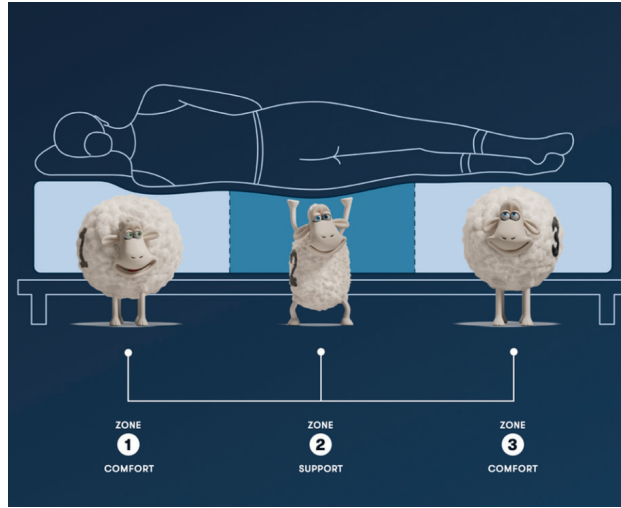

FATHER'S DAY

MATTRESS DEALS DAD WILL LOVE!

SAVE UP TO 60%

FREE DELIVERY & MATTRESS REMOVAL

Serta perfectslumber zzz

HOTTEST VALUE INTOWN!

$599

QUEEN

- 700 POCKET COILS
- 10" PROFILE
- PLUSH OR FIRM
- BESTEDGE® FOAM
- SERTA® COOLING GEL FIBRE

60% OFF

PZZZ 700

3-Zoned coils deliver firm, targeted support where your body needs it most, while BestEdge® foam encasement keeps the surface strong from edge to edge. Serta® Support Foam provides added firmness for those who prefer a solid sleep surface with reliable, all-night structure. Serta® CoolingGel Fibre near the top of your mattress pulls away heat and keeps it fresh, night after night.

Available firmness: Plush and Firm, 10" Profile

Serta perfectslumber zzz

- 800 POCKET COILS
- 11.5" PROFILE
- EUROTOP PLUSH OR FIRM
- BESTEDGE® FOAM
- ZONED COOL TWIST® GEL MEMORY FOAM

$799

QUEEN

60% OFF

PZZZ 800

3-Zoned coils deliver firm, targeted support where your body needs it most, while BestEdge® foam encasement keeps the surface strong from edge to edge. Zoned Cool Twist® Gel Memory Foam — cooling gel swirled into breathable memory foam eases pressure on shoulders and hips while promoting airflow. Serta® CoolingGel Fibre near the top of your mattress pulls away heat and keeps it fresh, night after night.

Available Firmness: Plush and Firm, 11.5" Profile

Serta perfectslumber zzz

- 900 POCKET COILS
- 13" PROFILE
- EUROTOP PLUSH OR FIRM
- BESTEDGE® FOAM
- ZONED COOL TWIST® GEL MEMORY FOAM & ZONED PERFECT RESPONSE LATEX

$999

QUEEN

60% OFF

PZZZ 900

3-Zoned coils deliver firm, targeted support where your body needs it most, while BestEdge® foam encasement keeps the surface strong from edge to edge. Zoned Cool Twist® Gel Memory Foam and Zoned Perfect Response Latex work together — gel memory foam eases pressure on shoulders and hips, while breathable latex adds durable cushioning and dust-mite resistance. Serta® CoolingGel Fibre pulls away heat and keeps it fresh, night after night.

Available Firmness: Plush and Firm, 13" Profile