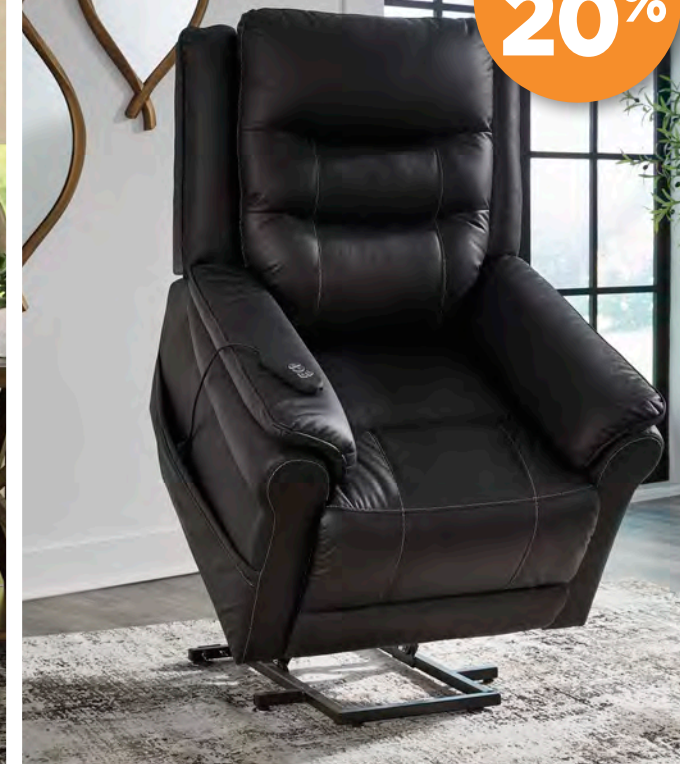

Reg $2499
Now **$2249**

SAVE
20%

OATMAN
POWER
LIFT CHAIR