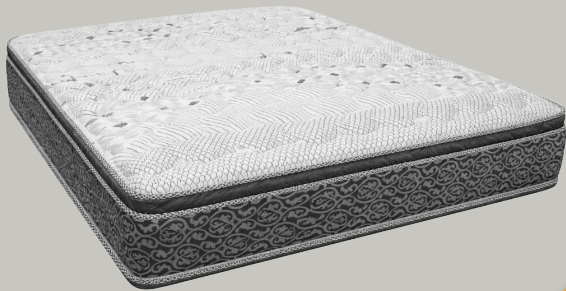

DREAMSTAR BEDDING CLASSIC COLLECTION SERENITY II TWO SIDE PILLOW TOP QUEEN MATTRESS

Twin: $949.00 Full/TwinXL: $1049.00 King: $1399.00
Serenity II MQE-Q

$1099
SAVE $100