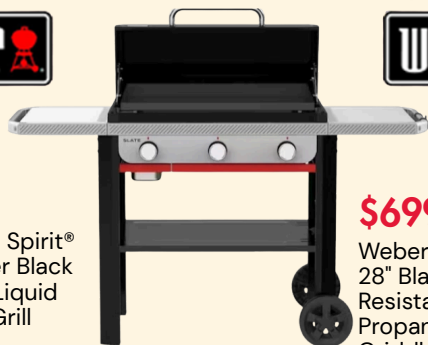

$699.00
Weber® Grills® Slate™
28" Black Rust-
Resistant Liquid
Propane Gas Outdoor
Griddle
1501345