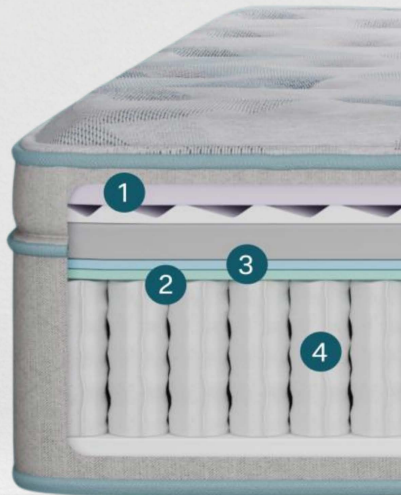

# MATTRESS MADNESS SAVINGS!

**\$599**  
**ANY SIZE**  
**MATTRESS!**

**OR**

*Beautyrest.*

## Inside Dream Weaver™ 14.25" Medium Pillow Top

- 1** Cool, Comfortable Sleep  
AirFeel™ Foam and AirCool® Foam enhance cushioning and airflow
- 2** Enhanced Comfort  
AllCool™ Gel Foam provides comfort, support, airflow and breathability
- 3** Contouring Pressure Relief  
An AllCool™ Gel Memory Foam upgrade contours for the ultimate pressure relief
- 4** Consistent Support  
Firm 815 Original Beautyrest® Pocketed Coil® Technology provides all-night support