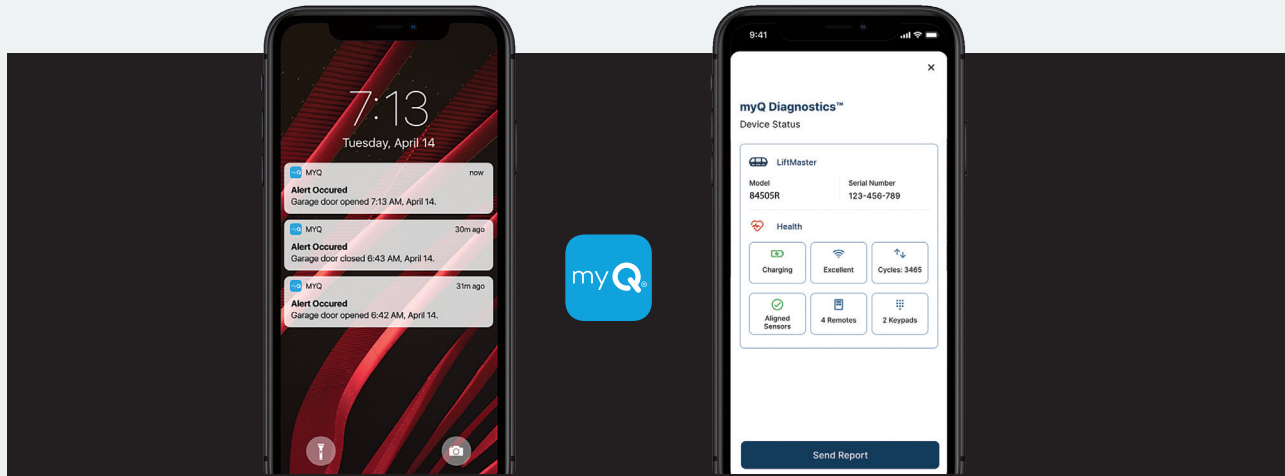

New Wall Mount Opener. No more Cable Tension Monitor.

Space Saving, Ultra Quiet.

98022

PRODUCT GUIDE

LiftMaster

POWERED BY myQ.

Improved DC Battery Backup Wall Mount Wi-Fi Garage Door Opener, Space-Saving, no Cable Tension Monitor, Heavy Lifting, LED Lighting System.

98022

Popular features

Smart

- Space-saving design opens up the ceiling.
- Built-in Wi-Fi and Bluetooth for the easiest way to connect the garage.
- myQ Remote LED Light provides maintenance-free illumination.
- myQ Mobile App lets users receive alerts and control the opener from anywhere

Safe and Secure

- Time-to-Close automatically closes the door after a user defined amount of time: 1min, 5min, 10min or custom.
- Security+ 2.0 safeguards garage access by sending a new code to your garage door opener with every click.
- Motion Detector automatically turns on the light.
- The Protector System Auto-Reverses the Door if there's an obstruction.

Do more with myQ

Use the myQ app to control, secure, and monitor your garage, and conveniently share and manage access to your home without sharing passcodes or keys. Also, take the hassle out of service repair and easily connect to a trusted Dealer through the myQ app.