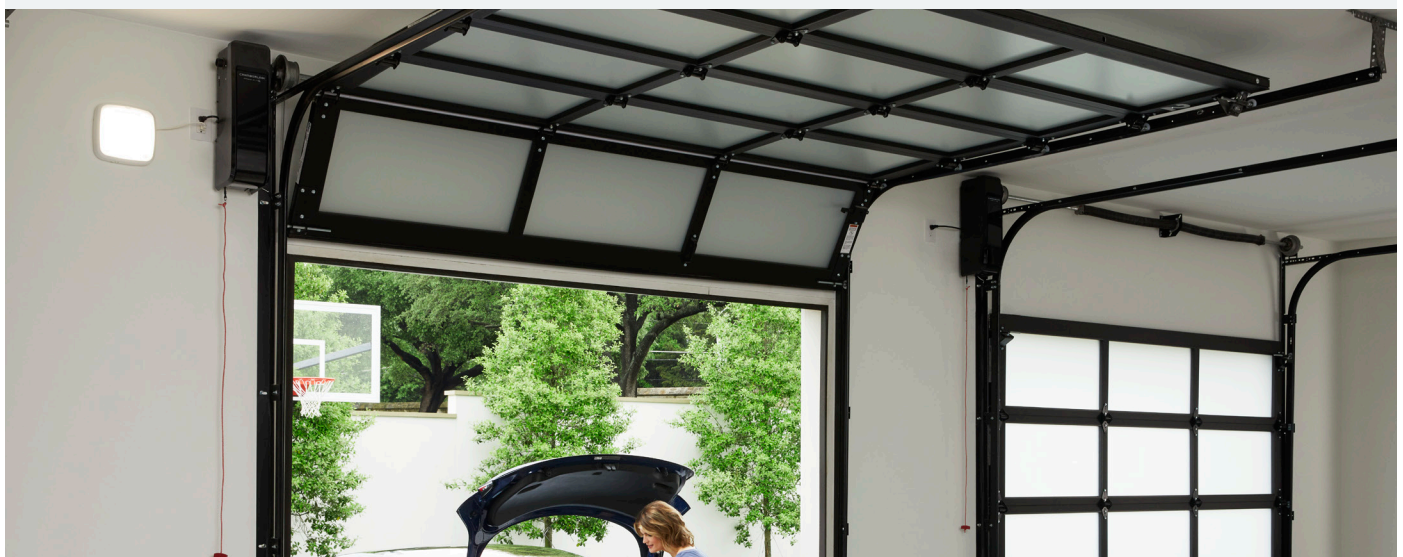

Improved DC Battery Backup Wall Mount Wi-Fi Garage Door Opener, Space-Saving, no Cable Tension Monitor, Heavy Lifting, LED Lighting System.

98022

Popular features

Smart

- Space-saving design opens up the ceiling.
- Built-in Wi-Fi and Bluetooth for the easiest way to connect the garage.
- myQ Remote LED Light provides maintenance-free illumination.
- myQ Mobile App lets users receive alerts and control the opener from anywhere

Quiet Operation

Wall-Mount design and a powerful ultra-quiet DC motor that eliminates noise and reduces vibrations through the ceiling while providing a reliable, smooth operation.

Reliable

- Integrated Battery backup ensures access even when the powers out.
- Unmatched warranty that includes lifetime motor, 5-year parts, and 1-year battery and accessories.

Safe and Secure

- Time-to-Close automatically closes the door after a user defined amount of time: 1min, 5min, 10min or custom.
- Security+ 2.0 safeguards garage access by sending a new code to your garage door opener with every click.
- Motion Detector automatically turns on the light.
- The Protector System Auto-Reverses the Door if there's an obstruction.