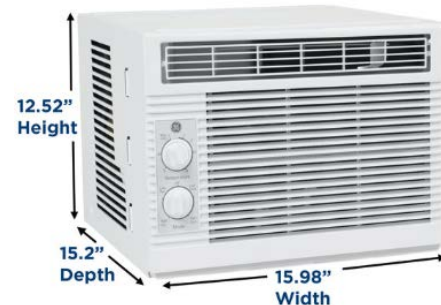

699⁹⁹

GE 24,000 HEAT AND COOL AC UNIT

1,500 SQFT
AWGH24WWF