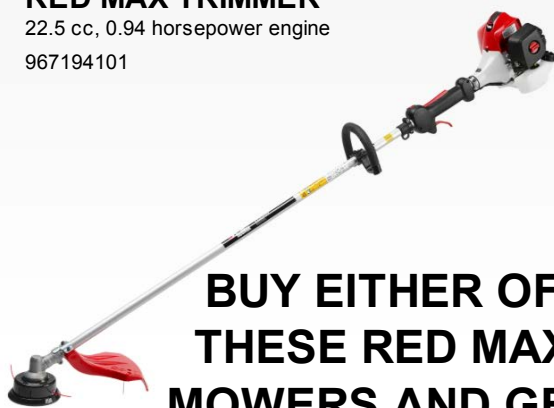

ENCORE

2⁴⁹

BOSTON HARBOR SOLAR STAKE LIGHT

1 SOLAR STAKE LIGHT, BLACK

5383146

29⁹⁹

30-Qt. Sportsman Contour Cooler

Swing-up handle and molded side handles. Slotted lid for easy stacking. Fits 2 liter bottles upright. Holds (41) 12-oz. cans.

9972365

4799⁹⁹

RED MAX 48" ZERO TURN

23HP
967671001

RED MAX TRIMMER

22.5 cc, 0.94 horsepower engine
967194101

4999⁹⁹

RED MAX 54" ZERO TURN MOWER

24HP
967671102

BUY EITHER OF THESE RED MAX MOWERS AND GET THIS TRIMMER FOR FREE!!!

1799⁹⁹

Troy-Bilt Mower Riding 7 Speed 42In

Troy-Bilt Pony 42 13AM77BSA23 Riding Lawn Mower, 15-1/2 hp, 500 cc Engine Displacement, 1-Cylinder, 42 in W Cutting
4686556

269⁹⁹

Products Push Mower 125Cc 20In

Troy-Bilt 11A-02BT066 Push Drive Lawn Mower, 125 cc Engine Displacement, 20 in W Cutting, Recoil Start 11A02BT729

349⁹⁹

Stephens Pipe & Steel Kennel Dog Steel 10X10x6ft