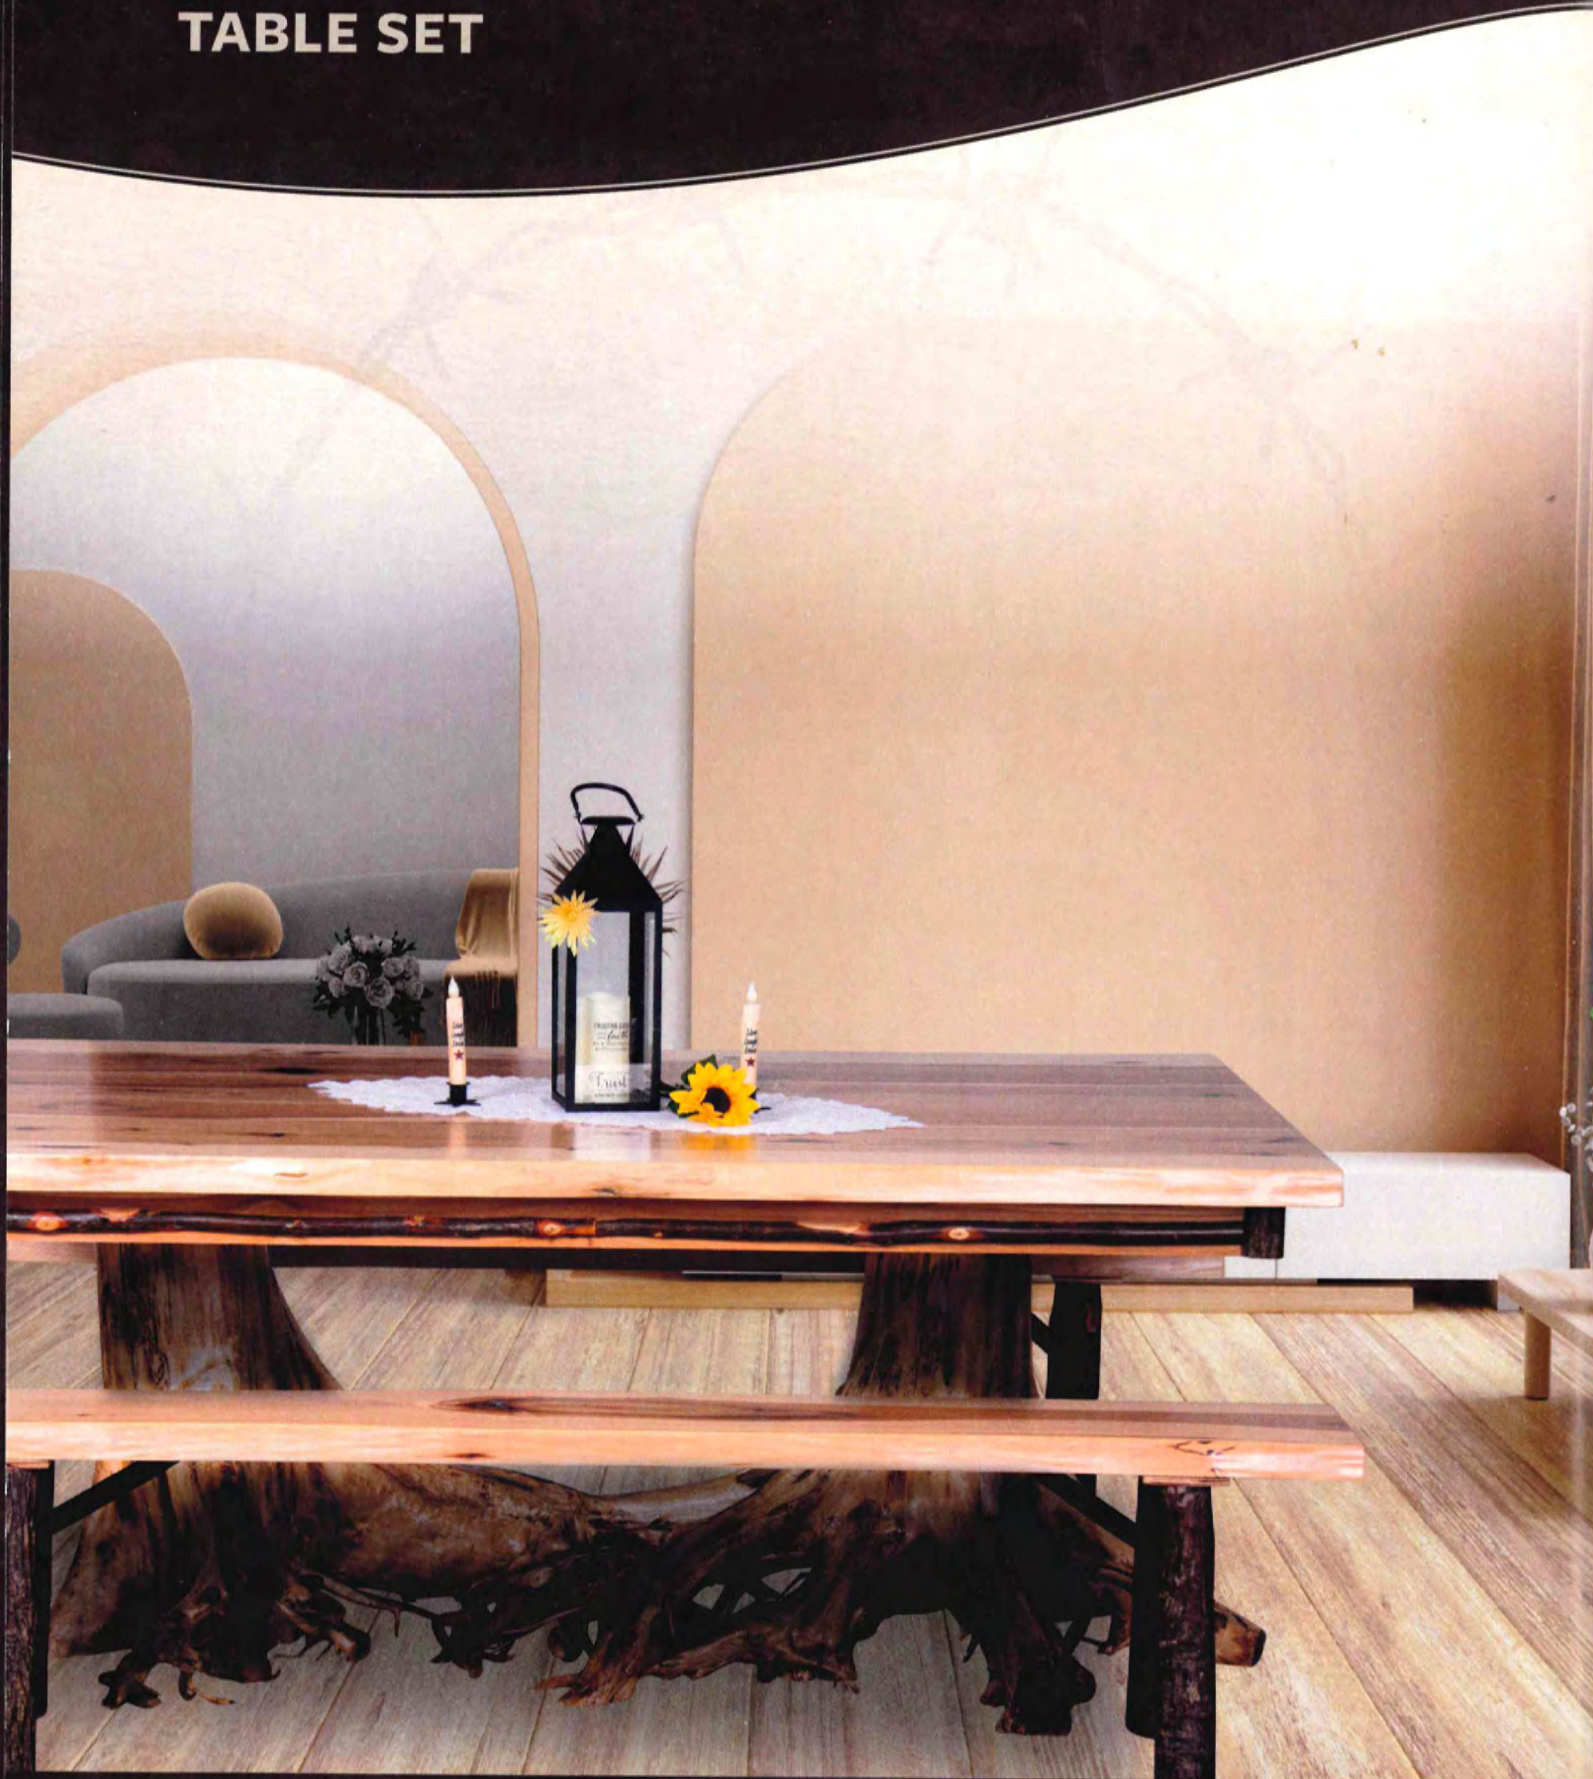

30" BARSTOOL A-133
22 W x 20 D x 51 H

PANEL BACK STYLE

A set of these rustic barstools offers a lovely finishing touch to the pub table.

STICK BACK STYLE

24" BARSTOOL A-134
21 W x 20 D x 44 H

30" BARSTOOL A-135
21 W x 20 D x 50 H

RUSTIC HICKORY DOUBLE STUMP
TABLE SET

Round Barstool

Pull up a stool and take a seat! At the table, the counter, or anywhere else, these stools are great addition to your furniture.

24" Barstool A-136

14 W x 14 D x 24 H