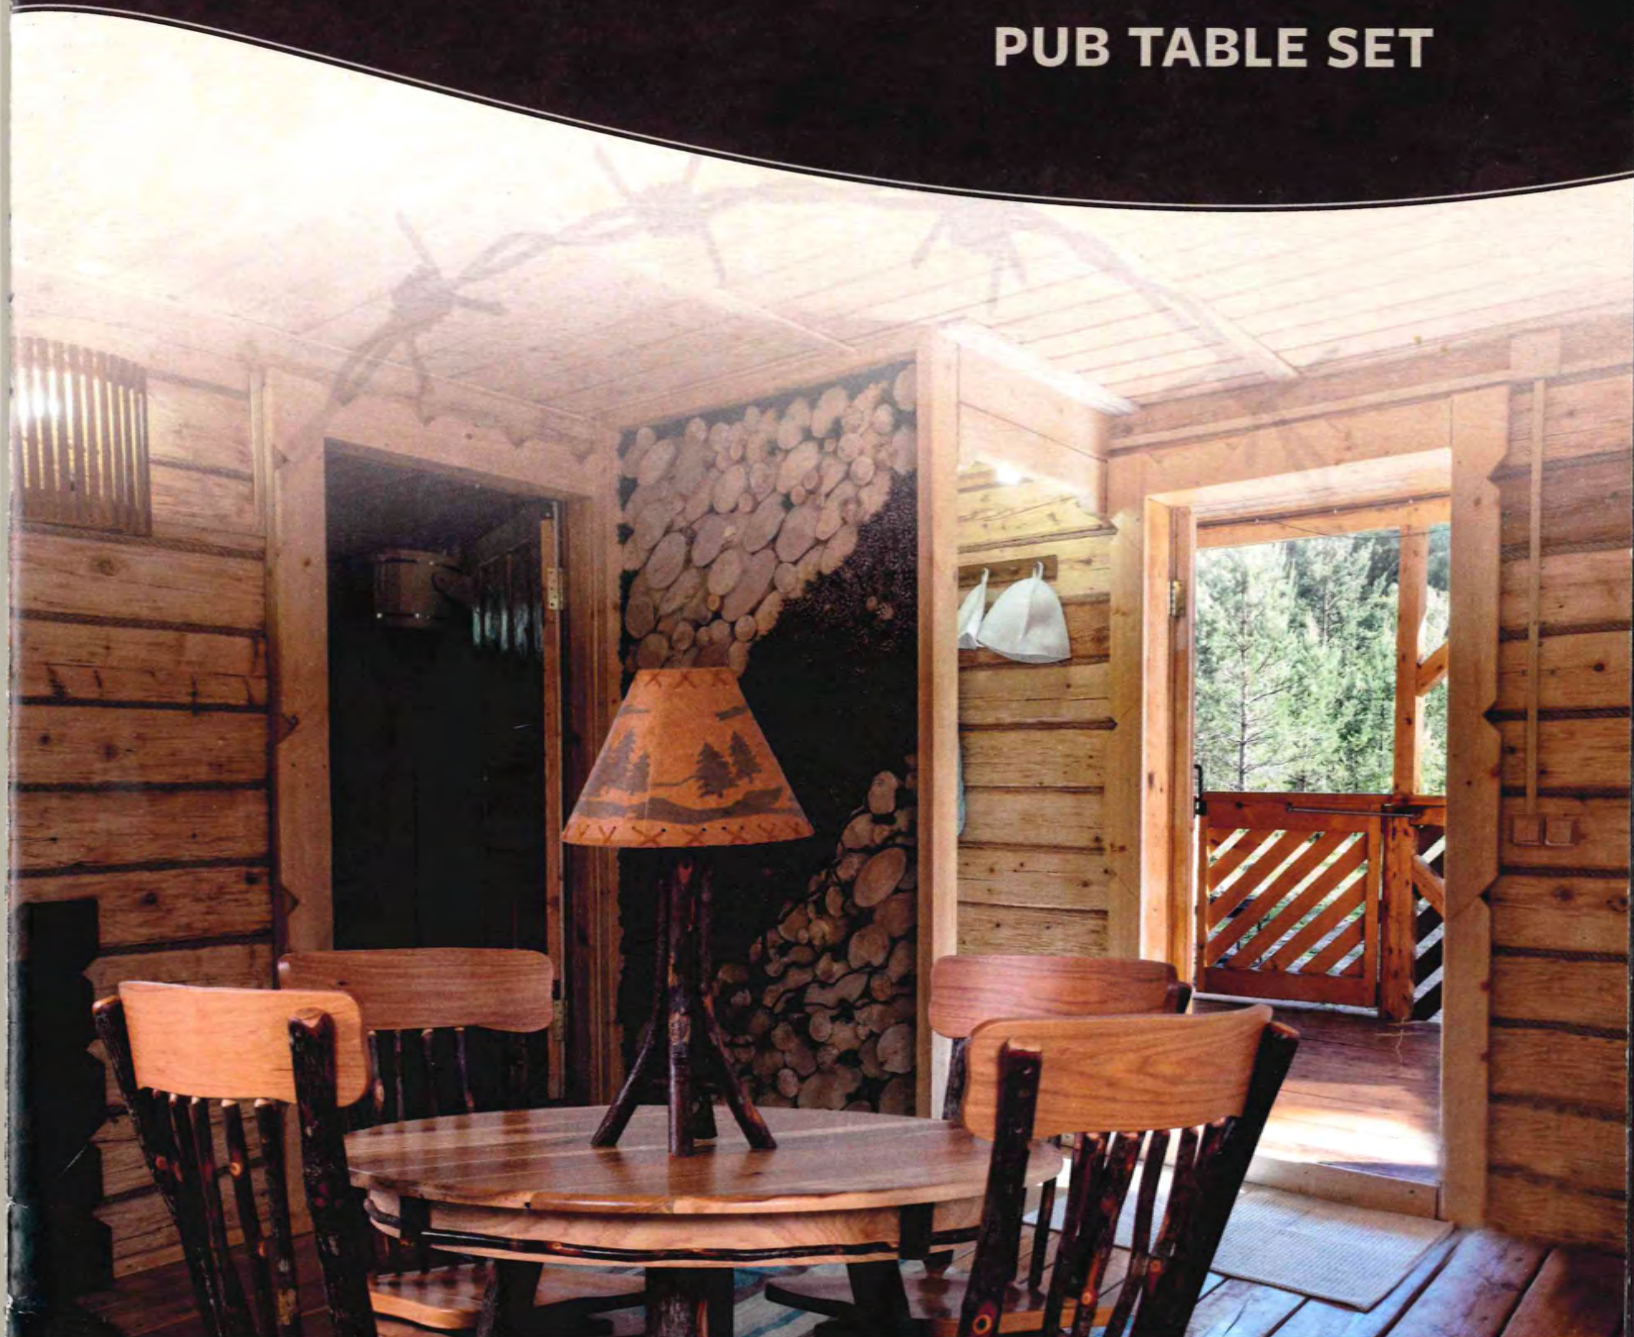

72 L x 12 D x 18 H

Hall Tree

Place it in the hallway or right inside the door and use hang your guests' coats in style!

Hall Tree **A-144**

12 W x 12 D x 64 H

RUSTIC HICKORY
PUB TABLE SET

Leg Table

Rustic to the core, this leg table provides a pleasing touch to a room, whatever its used for. Its solid construction won't let you down! Available in several widths and lengths.