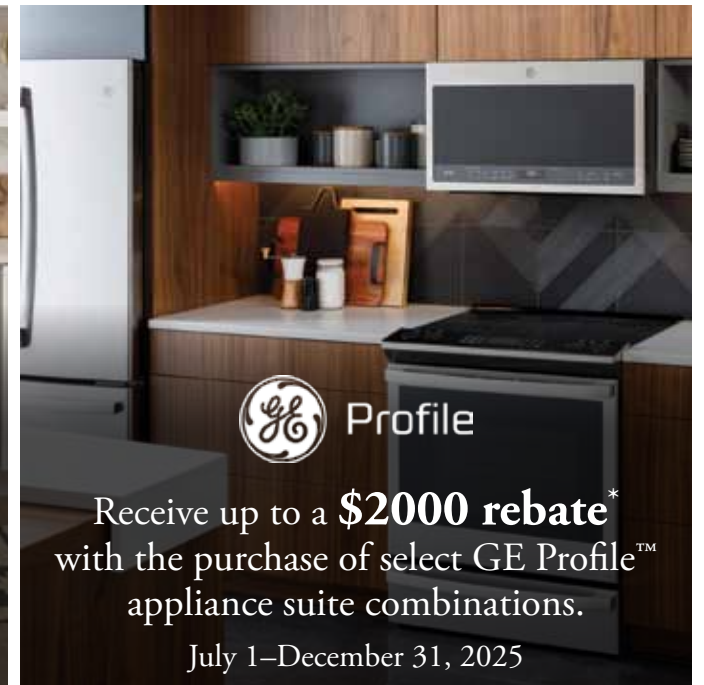

21.9 cu.ft. Garage-Ready Top Freezer Refrigerator with Premium Inner Door
GTS22KGNRWW

CAFÉ

Receive up to a **\$3000 rebate*** with the purchase of select Café appliance suite combinations.

July 1–December 31, 2025

Profile

Receive up to a **\$2000 rebate*** with the purchase of select GE Profile appliance suite combinations.

July 1–December 31, 2025

GE APPLIANCES

STAINLESS STEEL KITCHEN SUITE

\$1199

Reg #1799

Reg #389