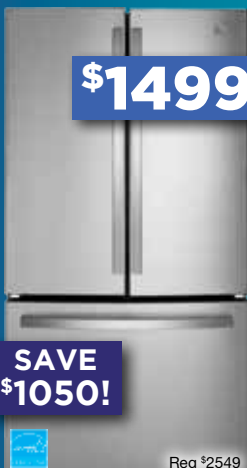

REFRIGERATORS & FREEZERS

\$629

SAVE
\$420!

Reg #1049

17.5 cu.ft. Top Freezer Refrigerator with Edge-to-Edge Glass Shelving
GTS18HYNRFS

\$1499

SAVE
\$1050!

Reg #2549

27 cu.ft. French Door Refrigerator with Quick Space Shelf
GNE27JYMFS

\$879

SAVE
\$170!

Reg #1049

17.3 cu.ft. Garage-Ready Upright Freezer with Power Outage Promise
FUF17SMRWW

\$699

SAVE
\$500!

Reg #1199

21.9 cu.ft. Garage-Ready Top Freezer Refrigerator with Premium Inner Door
GTS22KGNRWW

CAFÉ

Receive up to a **\$3000 rebate*** with the purchase of select Café appliance suite combinations.

July 1–December 31, 2025

Profile

Receive up to a **\$2000 rebate*** with the purchase of select GE Profile appliance suite combinations.

July 1–December 31, 2025

GE APPLIANCES

STAINLESS STEEL KITCHEN SUITE

\$1199

Reg #1799

Reg #389